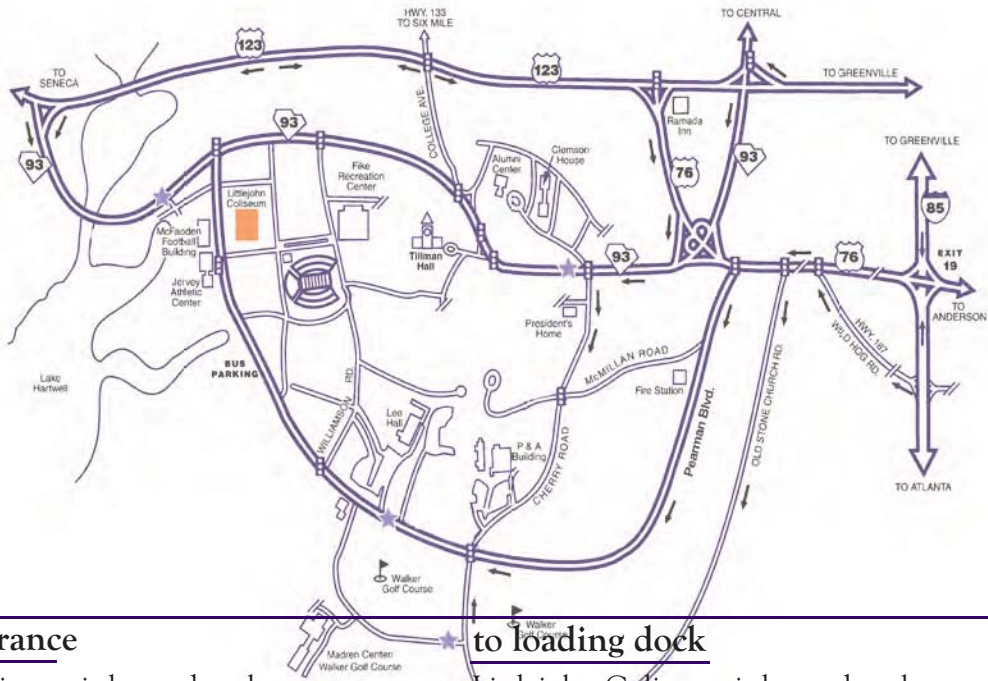

from asheville, NC 80 miles

- Take US-74 W to US-23 S
- Take I-240 S to I-40 E toward Winston-Salem, NC
- Exit I-26 E toward Charleston
- Exit US-25 S toward Travelers Rest
- Exit US-123 W toward Easley, SC
- Go through Easley on 123 to Clemson
- Turn right on to Pearman Blvd. (first light on US-76 E)
- Littlejohn Coliseum will be on the right

from charlotte, nc 130 miles

- Take I-85 S toward Atlanta, GA
- Take exit 19B to US-76 W to Clemson
- Turn left on to Pearman Blvd. (first left after passing National Guard)
- Littlejohn Coliseum will be on the right

directions

to main entrance

Littlejohn Coliseum is located at the corner of Pearman Blvd. and Avenue of Champions. To reach the main entrance, turn right off of Pearman Blvd. on to Ravenel Road. Parking will be on the right.

to loading dock

Littlejohn Coliseum is located at the corner of Pearman Blvd. and Avenue of Champions. To reach loading dock, turn right off of Pearman Blvd. on to Avenue of Champions. The loading dock will be on the left.